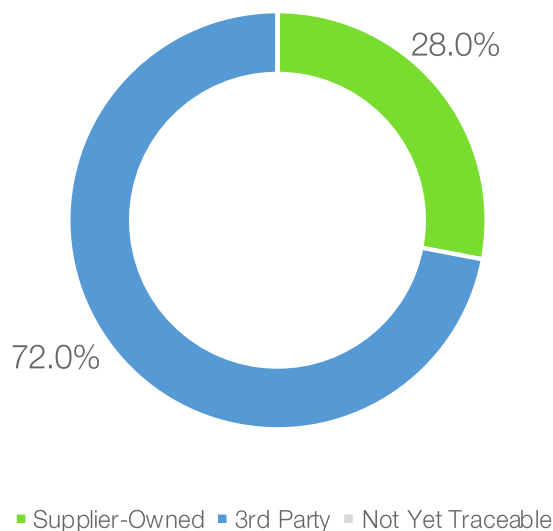

KLK Premier Oil

Company: Kuala Lumpur Kepong Berhad ([KLK](#))
Location: Sabah, Lahad Datu, MALAYSIA
Coordinates: 5.02051 118.34286

Sustainability and Traceability Report
For Neste's 2018 Suppliers

Supply Chain Certification: [RSPO](#), [ISCC](#)

Traceability Summary*

Supply Base	Palm Oil Mills	Province	Palm Oil Mills
Supplier-Owned Mills	6	East Kalimantan	1
3rd-Party Mills	24	Sabah	29
Total	30		
RSPO Certified Mills	8		

Traceability	Palm Oil Mills
Traceability to Mill**	100%

* Reported data are from Jan - Dec 2018 obtained from the supplier directly. These data may be updated by the supplier periodically.

** Traceability numbers are based on volume of supply.

KLK Premier Oils Refinery is 100% Traceable to Mill

Sustainability is part of everything we do. Neste buys only [from those suppliers that are committed to sustainable working practices](#) and meeting strict sustainability criteria embedded in the regulation on biofuels. These criteria include a proactive approach to preventing deforestation and mitigating risk. Neste has full traceability of the PFAD it uses to its place of origin as the law requires. www.neste.com/sustainability

NESTE