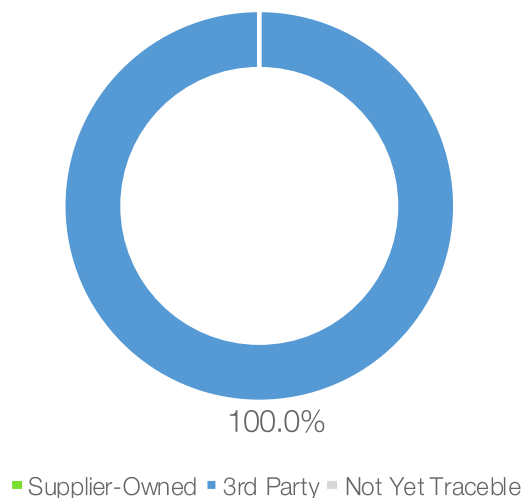

LDC East Indonesia

Company: Louis Dreyfus Company East Indonesia ([LDC](#))
Location: Penajam Paser Utara, East Kalimantan, INDONESIA
Coordinates: -1.10846 116.7355

Sustainability and Traceability Report
For Neste's 2018 Suppliers

Supply Chain Certification: [RSPO](#), [ISCC](#)

Traceability Summary*

Supply Base	Palm Oil Mills	Province	Palm Oil Mills
Supplier-Owned Mills	0	East Kalimantan	21
3rd-Party Mills	22	West Sulawesi	1
Total	22		
RSPO Certified Mills	7		

Traceability	Palm Oil Mills
Traceability to Mill**	100%

* Reported data are from Jan - Jun 2018 obtained from the supplier directly. These data may be updated by the supplier periodically.

** Traceability numbers are based on volume of supply.

LDC East Indonesia Refinery is 100% Traceable to Mill

Sustainability is part of everything we do. Neste buys only [from those suppliers that are committed to sustainable working practices](#) and meeting strict sustainability criteria embedded in the regulation on biofuels. These criteria include a proactive approach to preventing deforestation and mitigating risk. Neste has full traceability of the PFAD it uses to its place of origin as the law requires. www.neste.com/sustainability

NESTE