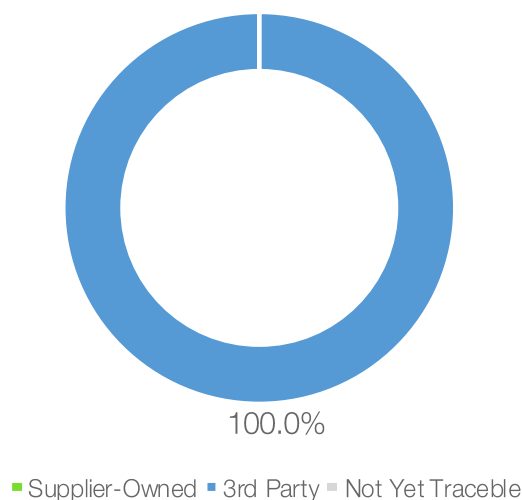

Synergy Oil Nusantara

Sustainability and Traceability Report
For Neste's 2018 Suppliers

Company: IFFCO International ([IFFCO](#))
Location: Kota Batam, Kepulauan Riau, INDONESIA
Coordinates: 1.070833 104.1353

Supply Chain Certification: [RSPO](#)

Traceability Summary*

Supply Base	Palm Oil Mills	Province	Palm Oil Mills
Supplier-Owned Mills	0	Bangka-Belitung	1
3rd-Party Mills	13	Jambi	2
Total	13	Central Kalimantan	4
RSPO Certified Mills	5	West Kalimantan	4
		North Sumatera	2

Traceability	Palm Oil Mills
Traceability to Mill**	100%

* Reported data are from March, 2019 obtained from the supplier directly. These data may be updated by the supplier periodically.

** Traceability numbers are based on volume of supply.

Synergy Oil Nusantara Refinery is 100% Traceable to Mill

Sustainability is part of everything we do. Neste buys only [from those suppliers that are committed to sustainable working practices](#) and meeting strict sustainability criteria embedded in the regulation on biofuels. These criteria include a proactive approach to preventing deforestation and mitigating risk. Neste has full traceability of the PFAD it uses to its place of origin as the law requires. www.neste.com/sustainability

NESTE