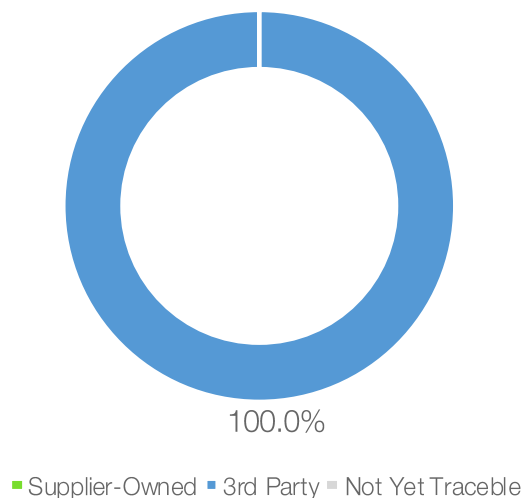

Agro Makmur Raya - Bitung

Company: Inter-Continental Oils & Fats ([Musim Mas](#))
Location: Kota Bitung, North Sulawesi, INDONESIA
Coordinates: 1.442678 125.1913

Sustainability and Traceability Report
For Neste's 2018 Suppliers

Supply Chain Certification: [RSPO](#), [ISCC](#), [HVO](#)

Traceability Summary*

Supply Base	Palm Oil Mills	Province	Palm Oil Mills
Supplier-Owned Mills	0	East Kalimantan	1
3rd-Party Mills	9	North Kalimantan	4
Total	9	Gorontalo	1
RSPO Certified Mills	1	Central Sulawesi	3

Traceability	Palm Oil Mills
Traceability to Mill**	100%

* Reported data are from Oct - Dec 2018 obtained from the supplier's dashboard. These data may be updated by the supplier periodically.

** Traceability numbers are based on volume of supply.

Agro Makmur Raya - Bitung Refinery is 100% Traceable to Mill

Sustainability is part of everything we do. Neste buys only [from those suppliers that are committed to sustainable working practices](#) and meeting strict sustainability criteria embedded in the regulation on biofuels. These criteria include a proactive approach to preventing deforestation and mitigating risk. Neste has full traceability of the PFAD it uses to its place of origin as the law requires. www.neste.com/sustainability

NESTE