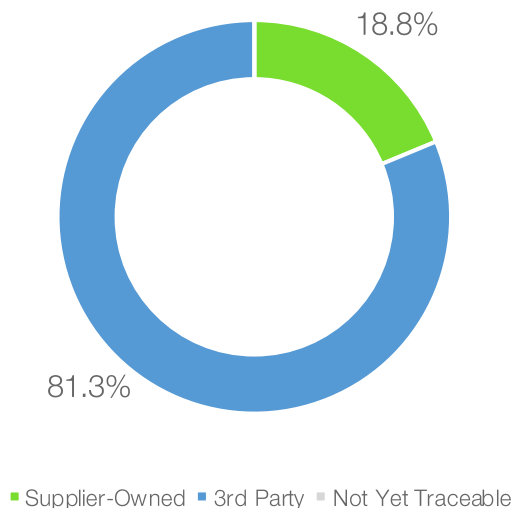

Supply Chain Certification: [RSPO](#), [ISCC](#)

Traceability Summary*

Supply Base	Palm Oil Mills	Province	Palm Oil Mills
Supplier-Owned Mills	6	Sabah	31
3rd-Party Mills	25		
Total	31		
RSPO Certified Mills	11		
Traceability	Palm Oil Mills		
Traceability to Mill**	100%		

* Reported data are from March 2019 obtained from the supplier directly. These data may be updated by the supplier periodically.

** Traceability numbers are based on number of mills.

Genting Musim Mas Refinery is 100% Traceable to Mill