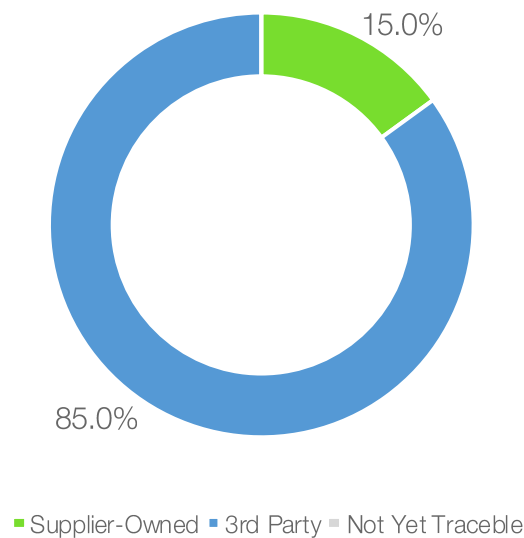

Traceability Summary*

Supply Base	Palm Oil Mills	Province	Palm Oil Mills
Supplier-Owned Mills	3	Sabah	20
3rd-Party Mills	17		
Total	20		
RSPO Certified Mills	3		

Traceability	Palm Oil Mills
Traceability to Mill**	100%

* Reported data are from Jan - Dec 2018 obtained from the supplier directly. These data may be updated by the supplier periodically.

** Traceability numbers are based on mill count.

Green Edible Oil Refinery is 100% Traceable to Mill