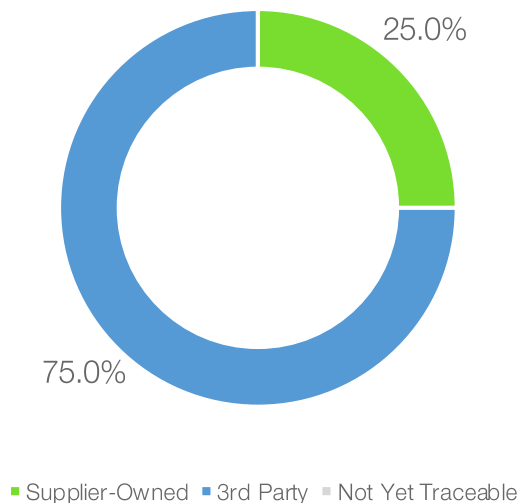

IOI Edible Oils

Sustainability and Traceability Report
For Neste's 2018 Suppliers

Company: [IOI Group](#)

Location: Sandakan, Sabah, MALAYSIA

Coordinates: 5.795279 118.0282

Supply Chain Certification: [RSPO](#), [ISCC](#)

Traceability Summary*

Supply Base	Palm Oil Mills	Province	Palm Oil Mills
Supplier-Owned Mills	10	Sabah	40
3rd-Party Mills	30		
Total	40		
RSPO Certified Mills	14		

Traceability	Palm Oil Mills
Traceability to Mill**	100%

* Reported data are from January, 2019 obtained from the supplier's dashboard. These data may be updated by the supplier periodically.

** Traceability numbers are based on number of mills.

IOI Edible Oils Refinery is 100% Traceable to Mill

Sustainability is part of everything we do. Neste buys only [from those suppliers that are committed to sustainable working practices](#) and meeting strict sustainability criteria embedded in the regulation on biofuels. These criteria include a proactive approach to preventing deforestation and mitigating risk. Neste has full traceability of the PFAD it uses to its place of origin as the law requires. www.neste.com/sustainability

NESTE