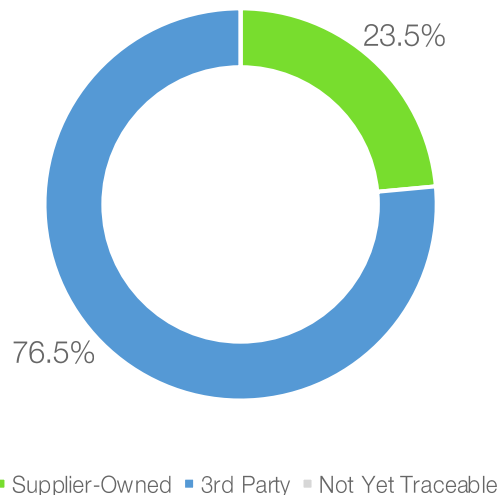

Company: [Sawit Kinabalu Sdn Bhd](#)
Location: Kunak, Sabah, MALAYSIA
Coordinates: 4.69175 118.253

Supply Chain Certification: [RSPO](#)

Traceability Summary*

Supply Base	Palm Oil Mills	Province	Palm Oil Mills
Supplier-Owned Mills	4	Sabah	17
3rd-Party Mills	13		
Total	17		
RSPO Certified Mills	1		

Traceability	Palm Oil Mills
Traceability to Mill**	100%

* Reported data are from Jan - Dec 2018 obtained from the supplier directly. These data may be updated by the supplier periodically.

** Traceability numbers are based on mill count.

Kunak Refinery is 100% Traceable to Mill

Sustainability is part of everything we do. Neste buys only [from those suppliers that are committed to sustainable working practices](#) and meeting strict sustainability criteria embedded in the regulation on biofuels. These criteria include a proactive approach to preventing deforestation and mitigating risk. Neste has full traceability of the PFAD it uses to its place of origin as the law requires. www.neste.com/sustainability