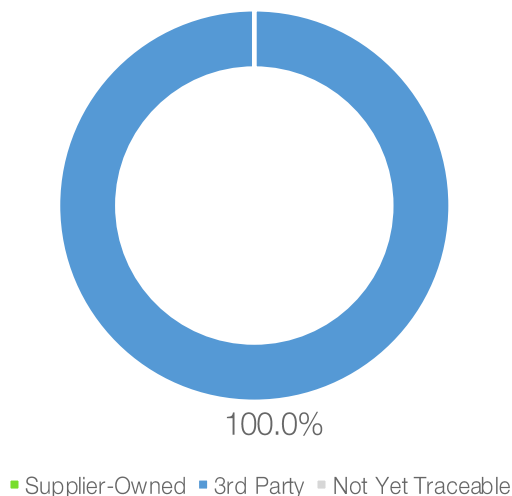

Kutai Refinery Nusantara

Sustainability and Traceability Report
For Neste's 2018 Suppliers

Company: Apical Group ([Apical](#))
Location: Balikpapan, Penajam Paser Utara, INDONESIA
Coordinates: -1.1791 116.7883

Supply Chain Certification: [RSPO](#)

Traceability Summary*

Supply Base	Palm Oil Mills	Province	Palm Oil Mills
Supplier-Owned Mills	0	Central Kalimantan	1
3rd-Party Mills	37	East Kalimantan	27
Total	37	North Kalimantan	4
		South Kalimantan	4
RSPO Certified Mills	1	West Sulawesi	1

Traceability	Palm Oil Mills
Traceability to Mill**	100%

* Reported data are from Oct - Dec 2018 obtained from the supplier's dashboard. These data may be updated by the supplier periodically.

** Traceability numbers are based on volume of supply.

Kutai Refinery Nusantara is 100% Traceable to Mill

Sustainability is part of everything we do. Neste buys only [from those suppliers that are committed to sustainable working practices](#) and meeting strict sustainability criteria embedded in the regulation on biofuels. These criteria include a proactive approach to preventing deforestation and mitigating risk. Neste has full traceability of the PFAD it uses to its place of origin as the law requires. www.neste.com/sustainability

NESTE