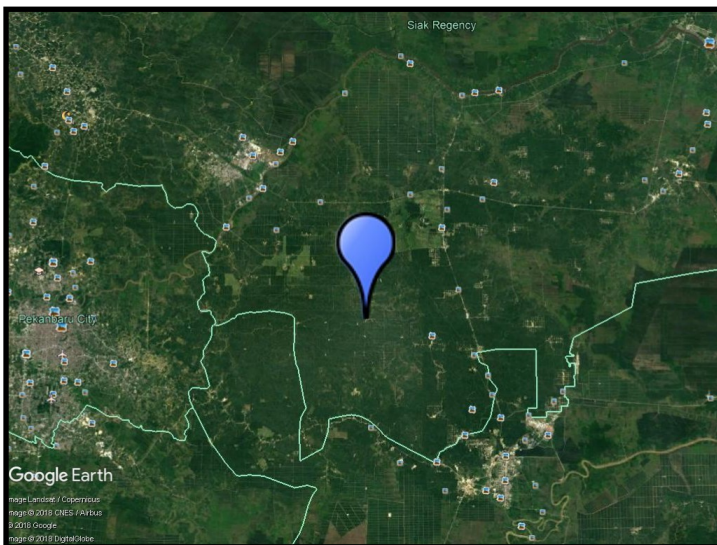

Meridan Sejatisurya Mill

Sustainability and Traceability Report
Reporting period January-December 2018

Company: PT Meridan Sejatisurya Plantation ([First Resources](#))
Location: Siak Regency, Riau Province, INDONESIA
Coordinates: 0.53800 101.73000

Certified palm oil supply

A. ISCC Certification*

Certification: [ISCC EU](#)

Certified Estate	Location	Certificate
Meridan Sejatisurya	0.53803 101.72989	ISCC

B. RSPO Certification

Certification Type: N/A

Audit Report: N/A

Mill Production

Capacity: N/A

Certified Volume: N/A

* This mill may be supplied by estates via Mass Balance.

Satellite image of the area surrounding the mill

View this mill in [Google Maps](#).

Sustainability is part of everything we do. All crude palm oil we have used has been fully traceable to the plantation level since 2007, and 100% certified since 2013. We do not own any oil palm plantations, nor operate any palm oil refineries. Instead, we source crude palm oil from carefully selected suppliers in Malaysia and Indonesia that are committed to certification and sustainability. www.neste.com/sustainability

NESTE