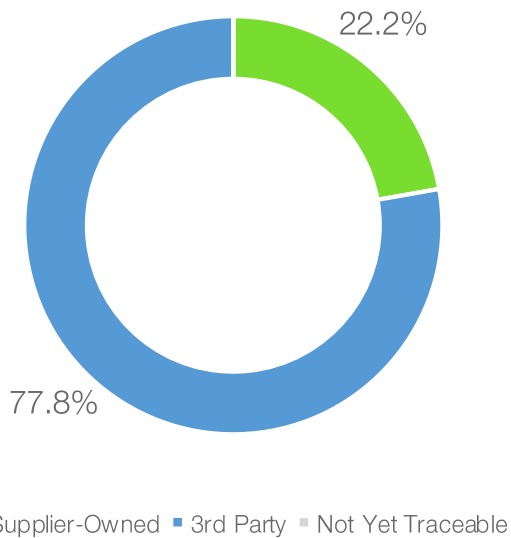

PT Tunas Baru Lampung, Lampung

Company: PT Tunas Baru Lampung, Tbk. [(TBL)](#)
Location: Bandar Lampung, Lampung, INDONESIA
Coordinates: -5.45414 105.3132

Sustainability and Traceability Report
For Neste's 2018 Suppliers

Supply Chain Certification: [RSPO](#)

Traceability Summary*

Supply Base	Palm Oil Mills	Province	Palm Oil Mills
Supplier-Owned Mills	2	Lampung	5
3rd-Party Mills	7	Central Kalimantan	1
Total	9	West Kalimantan	2
RSPO Certified Mills	1	South Sumatera	1

Traceability	Palm Oil Mills
Traceability to Mill**	100%

* Reported data are from Jan - July 2018 obtained from the supplier directly. These data may be updated by the supplier periodically.

** Traceability numbers are based on mill count.

PT Tunas Baru Lampung, Lampung Refinery is 100% Traceable to Mill

Sustainability is part of everything we do. Neste buys only [from those suppliers that are committed to sustainable working practices](#) and meeting strict sustainability criteria embedded in the regulation on biofuels. These criteria include a proactive approach to preventing deforestation and mitigating risk. Neste has full traceability of the PFAD it uses to its place of origin as the law requires. www.neste.com/sustainability