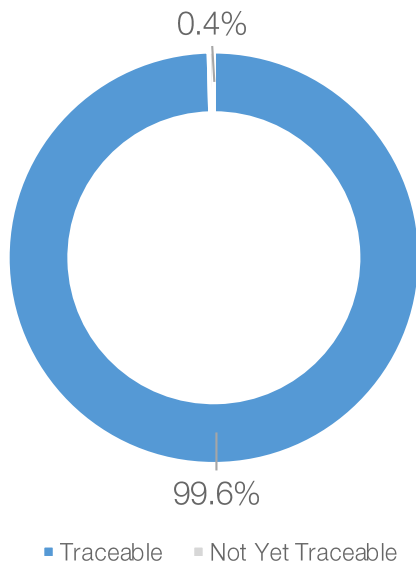

Sinar Alam Permai - Palembang

Company: Wilmar International ([Wilmar](#))
Location: Banyuasin, South Sumatera, INDONESIA
Coordinates: -2.960550 104.880000

Sustainability and Traceability Report
For Neste's 2018 Suppliers

Supply Chain Certification: [RSPO](#), [ISCC](#), [HVO](#)

Traceability Summary*

Supply Base	Suppliers	Mill Province or Supplier	# of Suppliers
Supplier-Owned Facilities	3	Belitung	1
3rd-Party Facilities	34	Riau	2
Total	37	South Sumatera	32
		West Kalimantan	1
RSPO Certified Mills	8	Unknown Location	1

Traceability	Palm Oil Mills
Traceability to Mill**	99.6%

* Reported data are from Oct 2017 - Sep 2018 obtained from the supplier's dashboard. These data may be updated by the supplier periodically.

** Traceability numbers are based on volume of supply.

Sinar Alam Permai - Palembang Refinery is 99.6% Traceable to Mill

Sustainability is part of everything we do. Neste buys only [from those suppliers that are committed to sustainable working practices](#) and meeting strict sustainability criteria embedded in the regulation on biofuels. These criteria include a proactive approach to preventing deforestation and mitigating risk. Neste has full traceability of the PFAD it uses to its place of origin as the law requires. www.neste.com/sustainability

NESTE