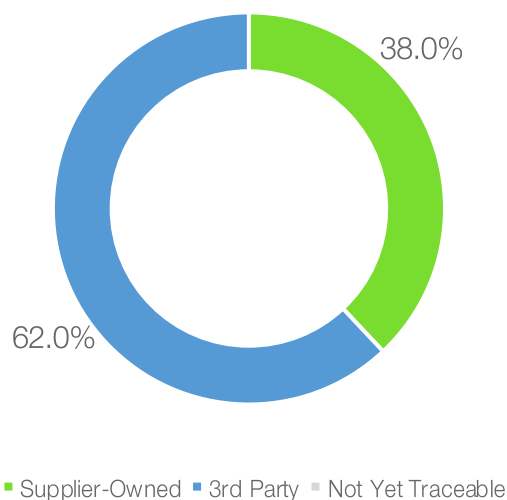

Surabaya

Company: PT SMART ([GAR](#))

Location: Surabaya City, East Java, INDONESIA

Coordinates: -7.32995 112.7619

Supply Chain Certification: [RSPO](#), [ISCC](#), [HVO](#)

Traceability Summary*

Supply Base	Palm Oil Mills
Supplier-Owned Mills	13
3rd-Party Mills	10
Total	23
RSPO Certified Mills	14

Province	Palm Oil Mills
Central Kalimantan	13
East Kalimantan	8
South Kalimantan	1
West Kalimantan	1

Traceability	Palm Oil Mills
Traceability to Mill**	100%

* Reported data are from Jul - Sep 2018 obtained from the supplier's dashboard. These data may be updated by the supplier periodically.

** Traceability numbers are based on volume of supply.

Surabaya Refinery is 100% Traceable to Mill

Sustainability is part of everything we do. Neste buys only [from those suppliers that are committed to sustainable working practices](#) and meeting strict sustainability criteria embedded in the regulation on biofuels. These criteria include a proactive approach to preventing deforestation and mitigating risk. Neste has full traceability of the PFAD it uses to its place of origin as the law requires. www.neste.com/sustainability