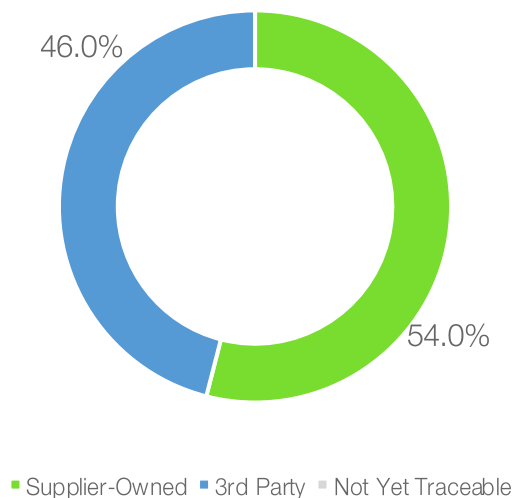

* Reported data are from Jul - Sep 2018 obtained from the supplier's dashboard. These data may be updated by the supplier periodically.

** Traceability numbers are based on volume of supply.

Tarjun Refinery is 100% Traceable to Mill