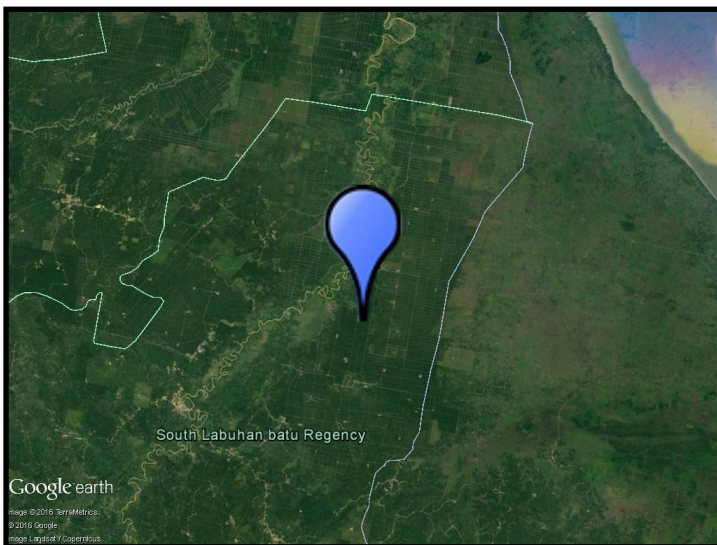

Teluk Panjie Mill

Sustainability and Traceability Report
Reporting period January-December 2018

Company: PT Sutra Matra Abadi ([Asian Agri](#))
Location: Labuhan Batu Regency, North Sumatra Province, INDONESIA
Coordinates: 2.00278 100.24361

Certified palm oil supply

A. ISCC Certification*

Certification: [ISCC EU](#)

Certified Estate	Location	Certificate
Teluk Panjie	1.91444 100.22583	RSPO, ISCC

B. RSPO Certification

Certification Type: Mass Balance

Audit Report: [March 2018](#)

Mill Production

See recent [audit report](#).

* This mill may be supplied by estates via Mass Balance. This list contains estates supplying to Neste; for a complete list please visit the supplier's [dashboard](#).

Satellite image of the area surrounding the mill

View this mill in [Google Maps](#).

Sustainability is part of everything we do. All crude palm oil we have used has been fully traceable to the plantation level since 2007, and 100% certified since 2013. We do not own any oil palm plantations, nor operate any palm oil refineries. Instead, we source crude palm oil from carefully selected suppliers in Malaysia and Indonesia that are committed to certification and sustainability. www.neste.com/sustainability

NESTE