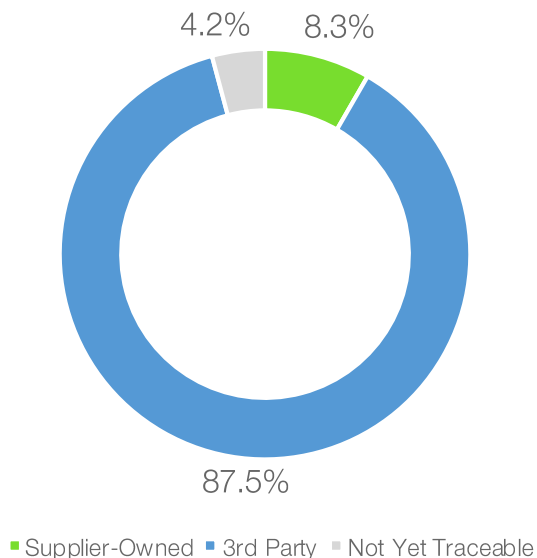

Thailand Refineries

Location: THAILAND
Coordinates: 13.75712 100.50503

Supply Chain Certification: [RSPO](#)

Traceability Summary*

Supply Base	Palm Oil Mills	Province	Palm Oil Mills
Supplier-Owned Mills	4	Chon Buri	2
3rd-Party Mills	44	Chumphon	7
Total	48	Krabi	11
RSPO Certified Mills	16	Surat Thani	18
		Trang	4
		Other Provinces	4
		Traders	2
Traceability	Palm Oil Mills		
Traceability to Mill**	96%		

* Reported data are from Jan - Dec 2018 obtained from the supplier directly. These data may be updated by the supplier periodically.

** Traceability numbers are based on number of mills.

Thailand Refineries are 96% Traceable to Mill