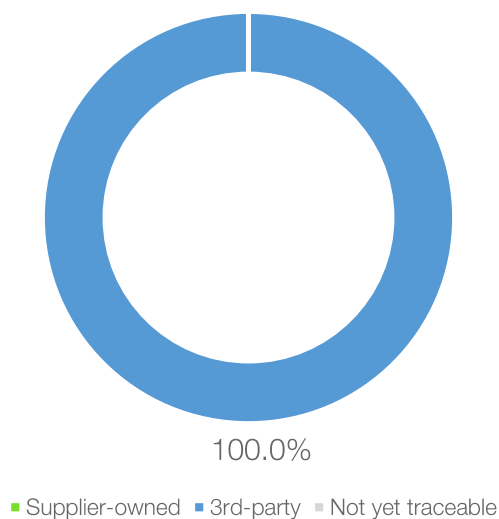

Padang Raya Cakrawala

Company: Apical Group ([Apical](#))
Location: Padang, Sumatera Barat, INDONESIA
Coordinates: -0.992335, 100.377929

Sustainability and traceability report
Reporting period: April - June, 2021

Supply chain certification: [ISCC](#)

Traceability summary*

Supply base	Palm oil mills	Province	Palm oil mills
Supplier-owned mills	0	Bengkulu	11
3rd-party mills	34	Jambi	4
Total	34	Sumatera Barat	16
RSPO-certified mills	0	Sumatera Utara	3

Traceability	Palm oil mills
Traceability to mill**	100%

* Reported data are from April - June, 2021 obtained from the supplier's dashboard. These data may be updated by the supplier periodically.

** Traceability numbers are based on count of mills.

Padang Raya Cakrawala Refinery is 100% traceable to mill

Sustainability - deeply embedded in Neste's everyday business.

Neste buys PFAD only [from those suppliers that are committed to sustainable working practices](#) and meeting strict sustainability criteria embedded in the regulation on biofuels. These criteria include a proactive approach to preventing deforestation and mitigating risk. Neste has full traceability of the PFAD it uses to its point of origin as the law requires. www.neste.com/sustainability

NESTE