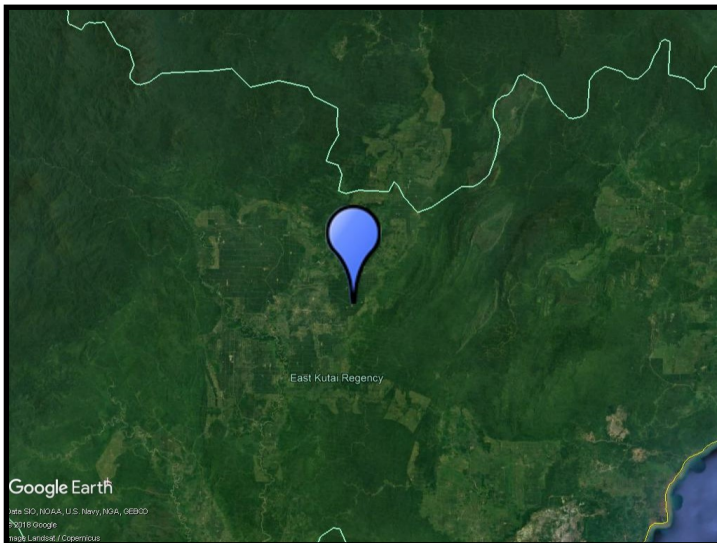

Muara Wahau Mill

Sustainability and traceability report
Reporting period January - June, 2022

Company: Kresna Duta Agroindo ([Golden Agri](#))
Location: Kutai Timur Regency, East Kalimantan Province, INDONESIA
Coordinates: 1.10960, 117.02150

Certified palm oil supply

A. ISCC certification*

Certification: [ISCC EU](#)

Certified estate	Location		Certificate
Muara Wahau	1.13972	117.00694	RSPO, ISCC

B. RSPO certification

Certification type: Mass Balance

Audit report: [July, 2022](#)

Gunung Kombeng	1.10278	117.02028	RSPO, ISCC

Mill production

Capacity: 60 tons/hour

Certified volume: 24,247 (MT)

* This mill may be supplied by estates via Mass Balance. This list contains estates supplying to Neste; for a complete list please visit the supplier's [dashboard](#).

Satellite image of the area surrounding the mill

View this mill in [Google Maps](#).

Sustainability - deeply embedded in Neste's everyday business.

All palm oil we have used has been fully traceable to the plantation level since 2007 and 100% certified since 2013. We do not own any oil palm plantations or operate any palm oil refineries. Instead, we source palm oil from carefully selected suppliers in Malaysia and Indonesia that are committed to certification and sustainability.

www.neste.com/sustainability

NESTE