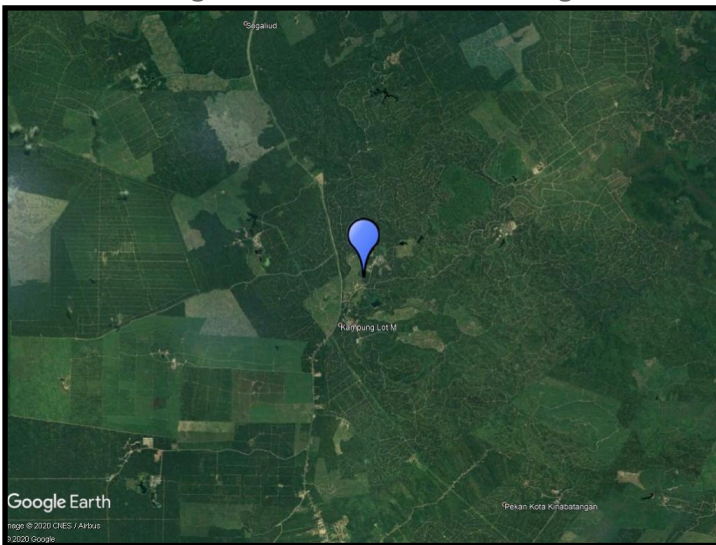

Syarikat Kretam Mill

Sustainability and traceability Report
Reporting period July - December, 2020

Company: Kretam Holdings Berhad (KHB)
Location: Sandakan, Sabah, MALAYSIA
Coordinates: 5.65694 117.83750

Certified palm oil supply

A. ISCC certification*

Certification: [ISCC EU](#)

B. RSPO certification

Cert. type: Identity Preserved

Audit report: [July, 2020](#)

Mill production

Capacity: 60 tons/hour

Certified volume: 41,217 (MT)

Certified estate	Location		Certificate
Bode	5.64361	117.83167	RSPO, ISCC
Sepagaya	5.60333	117.9025	RSPO, ISCC
Masang	5.58111	118.01833	RSPO, ISCC
Bukit Sekong	5.66306	117.86528	RSPO, ISCC

* This mill may be supplied by estates via Mass Balance.

Satellite image of the area surrounding the mill

View this mill in [Google Maps](#).

Sustainability - deeply embedded in Neste's everyday business.

All palm oil we have used has been fully traceable to the plantation level since 2007 and 100% certified since 2013. We do not own any oil palm plantations or operate any palm oil refineries. Instead, we source palm oil from carefully selected suppliers in Malaysia and Indonesia that are committed to certification and sustainability.

www.neste.com/sustainability

NESTE