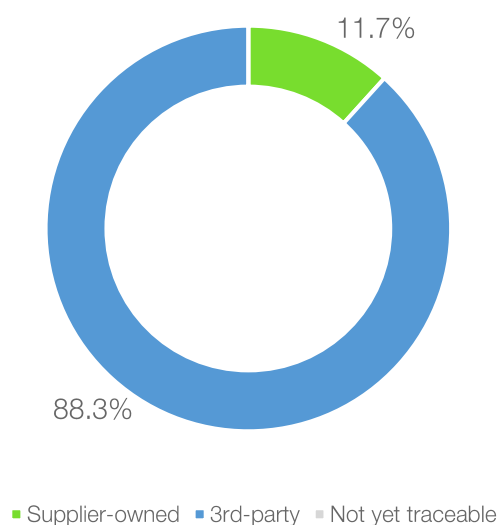

Wira Inno Mas

Company: Inter-Continental Oils & Fats ([Musim Mas](#))
Location: Padang, Sumatera Barat, INDONESIA
Coordinates: 0.99514 100.37793

Sustainability and Traceability Report
Reporting Period October - December, 2021

Supply Chain Certification: [RSPO](#), [ISCC](#)

Traceability Summary*

Supply Base	Palm Oil Mills	Province	Palm Oil Mills
Supplier-Owned Mills	1	Bengkulu	7
3rd-Party Mills	18	Jambi	1
Total	19	Sumatera Barat	10
RSPO Certified Mills	4	Sumatera Selatan	1

Traceability	Palm Oil Mills
Traceability to Mill**	100%

* Reported data are from October - December, 2021 obtained from the supplier's dashboard. These data may be updated by the supplier periodically.

** Traceability numbers are based on volume of supply.

Wira Inno Mas Refinery is 100% Traceable to Mill

Sustainability - deeply embedded in Neste's everyday business.

Neste buys PFAD only [from those suppliers that are committed to sustainable working practices](#) and meeting strict sustainability criteria embedded in the regulation on biofuels. These criteria include a proactive approach to preventing deforestation and mitigating risk. Neste has full traceability of the PFAD it uses to its point of origin as the law requires. www.neste.com/sustainability